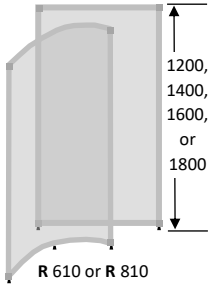

CLOISONNETTES VERRE ACRYLIQUE & POLYCARBONATE

ACRYL GLASS & POLYCARBONATE SCREENS

ACRYLGLAS & KLARPOLYCARBONAT STELLWÄNDE

Hauteur
 Height
 Höhe

1200 mm

1400 mm

1600 mm

1800 mm

Ref. MAG 1200 x 610 **187 €**
Ref. MAG 1200 x 810 **231 €**
Ref. MAG 1200 x 1010 **273 €**
Ref. MAG 1200 x 1210 **309 €**

Ref. MAG 1200 x R 610 **619 €**
Ref. MAG 1200 x R 810 **766 €**

Verre acrylique transparent gris 3mm
 3mm gray transparent acryl glass
 3mm grau transparent Acrylglas

Ref. MAG 1400 x 610 **203 €**
Ref. MAG 1400 x 810 **243 €**
Ref. MAG 1400 x 1010 **286 €**
Ref. MAG 1400 x 1210 **327 €**

Ref. MAG 1400 x R 610 **639 €**
Ref. MAG 1400 x R 810 **775 €**

Ref. MAG 1600 x 610 **217 €**
Ref. MAG 1600 x 810 **265 €**
Ref. MAG 1600 x 1010 **314 €**
Ref. MAG 1600 x 1210 **362 €**

Ref. MAG 1600 x R 610 **689 €**
Ref. MAG 1600 x R 810 **793 €**

Ref. MAG 1800 x 610 **251 €**
Ref. MAG 1800 x 810 **299 €**
Ref. MAG 1800 x 1010 **356 €**
Ref. MAG 1800 x 1210 **399 €**

Ref. MAG 1800 x R 610 **699 €**
Ref. MAG 1800 x R 810 **799 €**