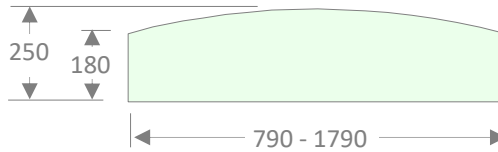

- Rehausse en verre trempé dépoli 5mm
- 5mm frosted tempered glass (securit)
- Aufsatz aus gehärtetem Mattglas 5mm stark (securit)