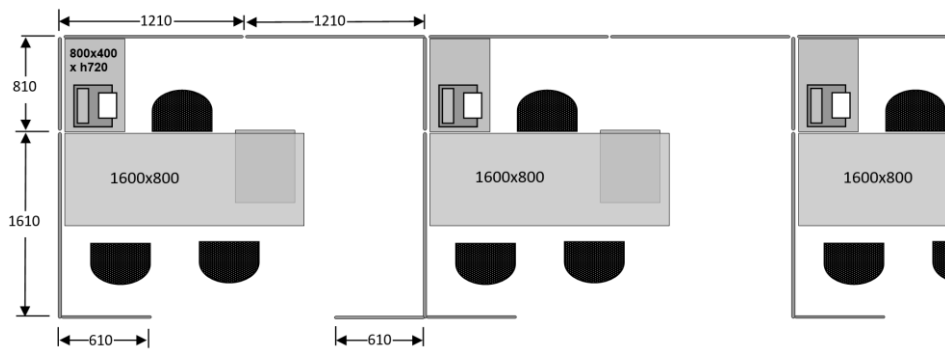

✓ **FABRICATION SUR
MESURE**

POSTES DE TRAVAIL

Cloisonnettes mélaminé
&
Verre acrylique (page 24)

Hauteur 1600mm

✓ **CUSTOM-MADE**

WORKSTATIONS

Melamine
&
Acryl glass screens (page 24)

1600mm High

✓ **HERSTELLUNG NACH MAß**

ARBEITSPLÄTZE

Melamin
&
Acrylglas Stellwände (Seite 24)

Höhe 1600mm