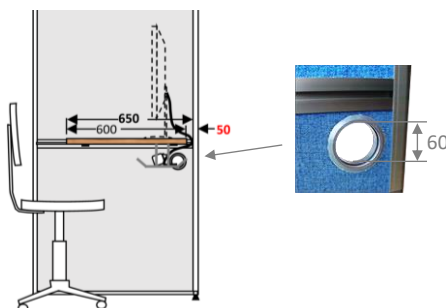

🇫🇷 Passage pour câbles (à prévoir à la commande)

🇬🇧 Cable pathway (to be specified when ordered)

🇩🇪 Kabelndurchführung (Bei Bestellung angeben)

Ref. MVF 111 **9 €**