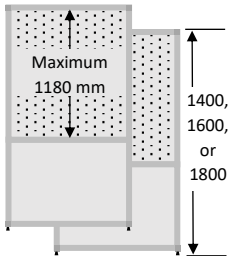

- Tôle perforée magnétique acier laqué RAL 9006 + Mélaminé
- RAL 9006 lacquered magnetic perforated metal sheet + Melamine
- Lackierten magnetisch Lochblech RAL 9006 + Melamin

Ref. MPM 1400 x 610 **213 €**
Ref. MPM 1400 x 810 **269 €**
Ref. MPM 1400 x 1010 **283 €**
Ref. MPM 1400 x 1210 **427 €**
Ref. MPM 1400 x 1410 **443 €**
Ref. MPM 1400 x 1610 **451 €**

Ref. MPM 1600 x 610 **220 €**
Ref. MPM 1600 x 810 **278 €**
Ref. MPM 1600 x 1010 **294 €**
Ref. MPM 1600 x 1210 **439 €**
Ref. MPM 1600 x 1410 **459 €**
Ref. MPM 1600 x 1610 **469 €**

Ref. MPM 1800 x 610 **227 €**
Ref. MPM 1800 x 810 **287 €**
Ref. MPM 1800 x 1010 **306 €**
Ref. MPM 1800 x 1210 **454 €**
Ref. MPM 1800 x 1410 **475 €**
Ref. MPM 1800 x 1610 **488 €**